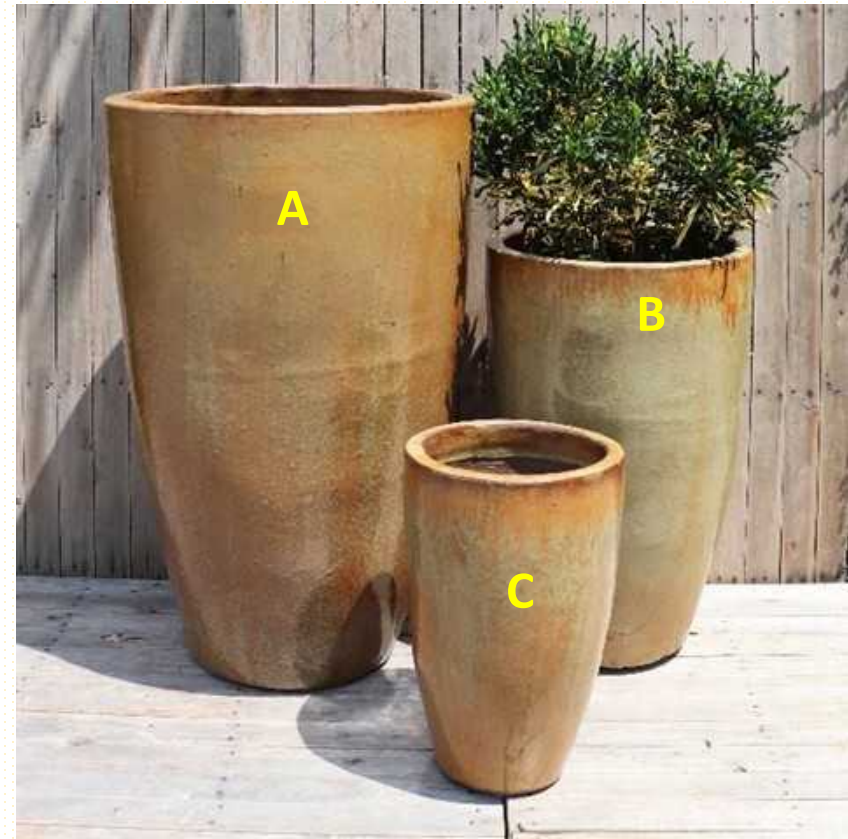

Product Dimensions:

A: 22.00" Dia. x 37.00" Tall

B: 16.50" Dia. x 26.75" Tall

C: 13.75" Dia. x 22.50" Tall

Packing Details:

08 sets/ pallet;

20 pallets = 160 sets / 40' GP Cont.

Color in photo: YELLOW CREAM