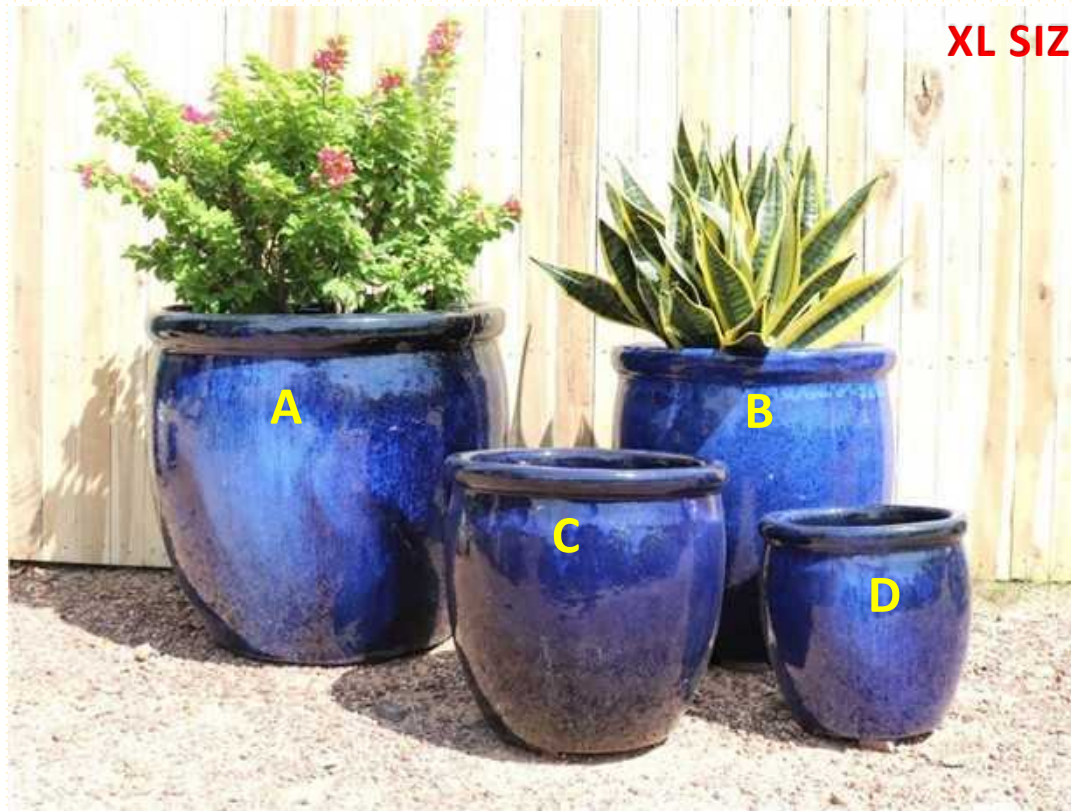

GARDEN CERAMIC PLANTERS

2027 Shiny Glazed Pottery Catalogue

Item #: VNP70437

S/4 Glazed Ceramic XL Planter

Product Dimensions:

A: 24.50" Dia. x 21.75" Tall

B: 18.00" Dia. x 19.00" Tall

C: 14.50" Dia. x 14.50" Tall

D: 11.50" Dia. x 11.50" Tall

Packing Details:

08 sets/ pallet;

27 pallets = 216 sets / 40' HC Cont.

Item #: VNP70438

S/4 Glazed Ceramic XL Planter

Product Dimensions:

A: 23.50" Dia. x 22.50" Tall

B: 19.00" Dia. x 19.00" Tall

C: 15.25" Dia. x 15.00" Tall

D: 11.75" Dia. x 11.75" Tall

Packing Details:

08 sets/ pallet;

27 pallets = 216 sets / 40' HC Cont.

XL SIZE POTTERY