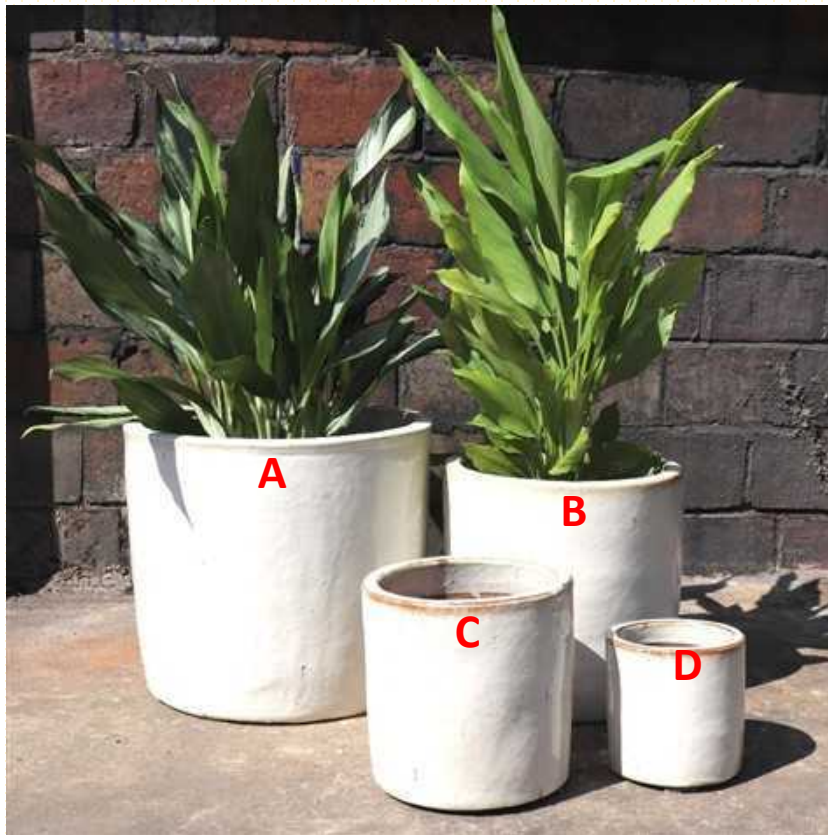

GARDEN CERAMIC PLANTERS

2027 Shiny Glazed Pottery Catalogue

Item #: VNP642

S/4 Glazed Ceramic Cylinder Pot

Product Dimensions:

A: 19.75" Dia. x 19.75" Tall

B: 15.75" Dia. x 15.75" Tall

C: 11.75" Dia. x 11.75" Tall

D: 7.75" Dia. x 7.75" Tall

Packing Details:

16 sets/ pallet;

22 pallets = 352 sets / 40' GP Cont.

Color in photo: MILKY WHITE

Please view attached [Color Chart](#) for more color selections

Item #: VNP70086

S/3 Glazed Ceramic Tall Diamond Planter

Product Dimensions:

A: 19.00" Dia. x 22.75" Tall

B: 15.25" Dia. x 19.25" Tall

C: 11.75" Dia. x 15.25" Tall

Packing Details:

15 sets/ pallet;

20 pallets = 300 sets / 40' GP Cont.